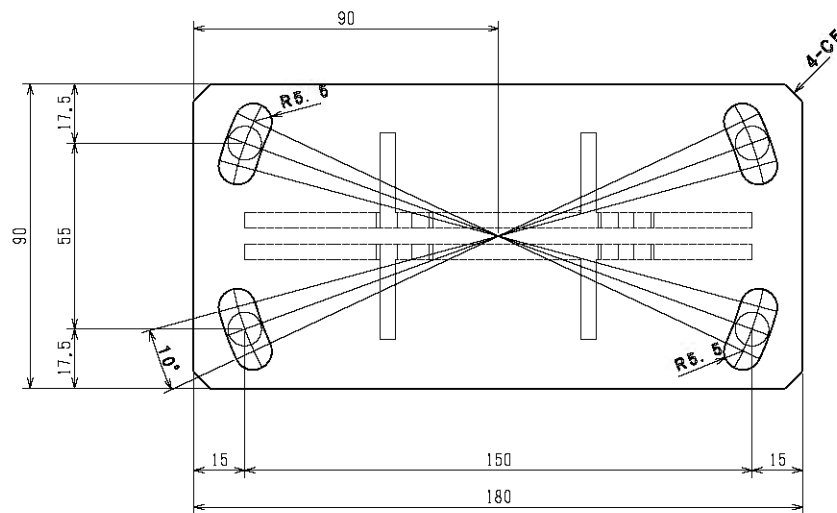

FUTEK

TITLE	SCALE	MATERIAL	CHECKED BY	DWG. BY
セーフマーカー 1型 外形組図 (BRK1)	1/1.5	ASS'Y	K. Tayama	M. Yoshida
	WEIGHT	NO. REQ'D	DESIGN BY	DATE
	*	1	*	'11, 10, 20
	DWG. NO.			DATE
FUTEK INC DIVISION OF FUJI TOYUKI CO.,LTD.	SM2-01-01-00			