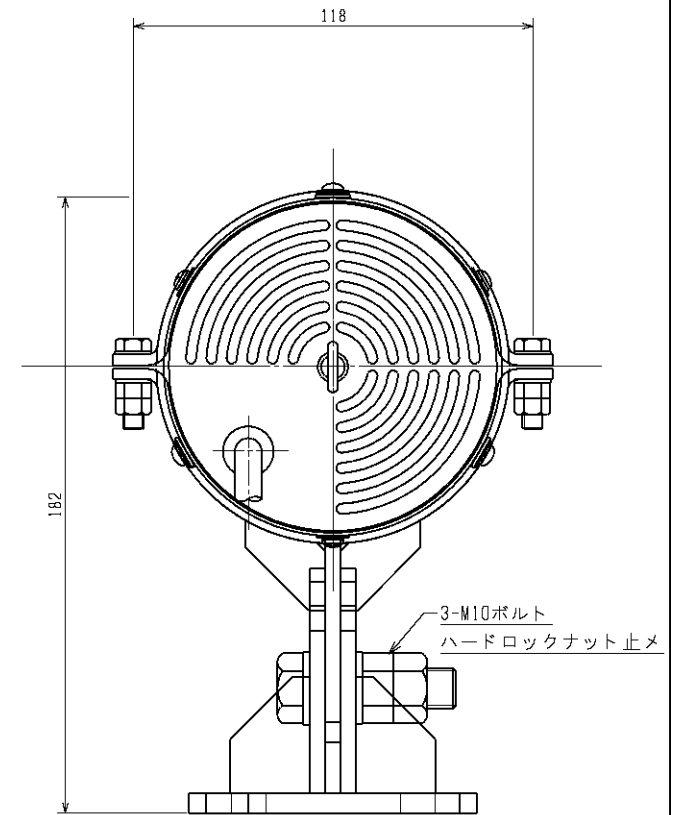

FUTEK

TITLE	SCALE	MATERIAL	CHECKED BY	DWG. BY
セーフマーカー 1型 外形組図 (BRK1)	1/1.5	ASS'Y	K. Tayama	M. Yoshida
	WEIGHT	NO. REQ'D	DESIGN BY	DATE
	*	1	*	'11, 10, 20
	DWG. NO.			DATE
FUTEK INC DIVISION OF FUJI TOYUKI CO.,LTD.	SM2-01-01-00			