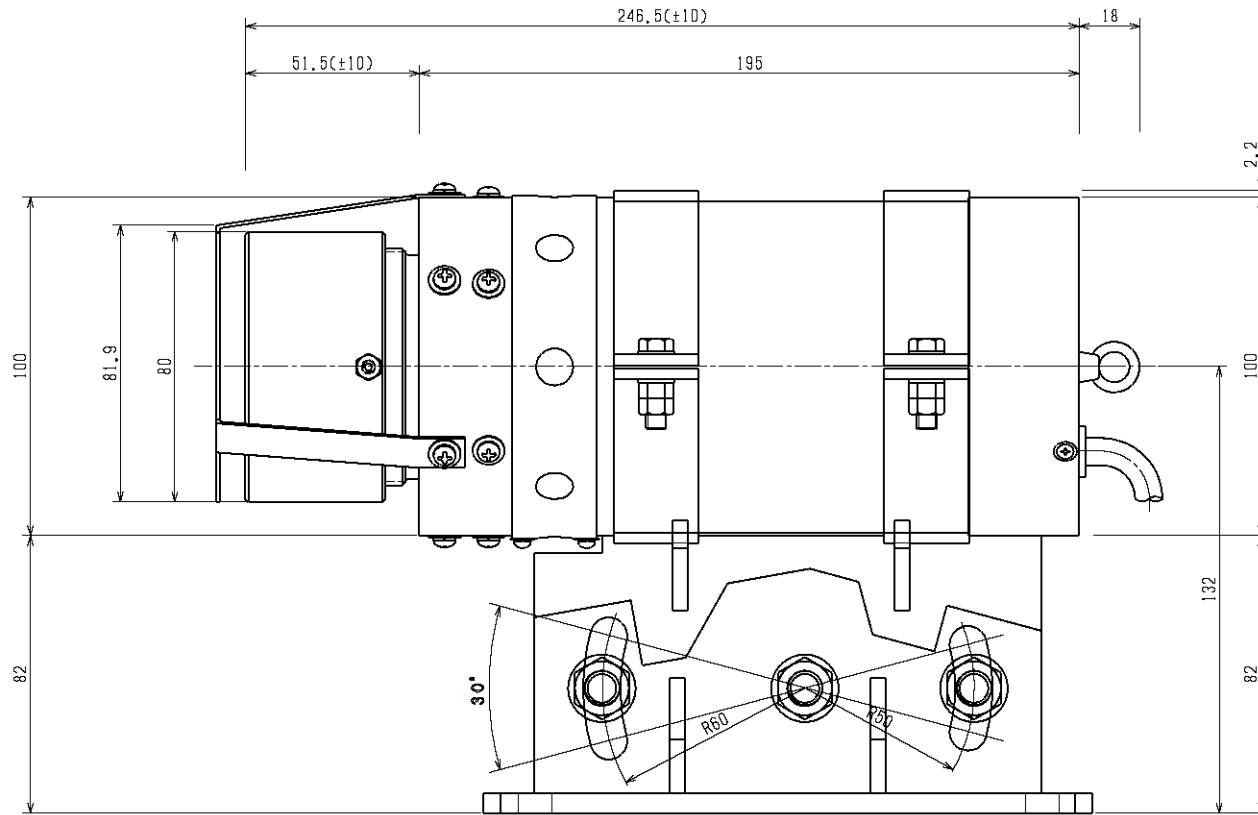

FUTEK

TITLE	SCALE	MATERIAL	CHECKED BY	DWG. BY
セーフマーカー 1型 外形組図 (BRK1)	1/1.5	ASS'Y	K. Tayama	M. Yoshida
	WEIGHT	NO. REQ'D	DESIGN BY	DATE
	*	1	*	'11, 10, 20
	DWG. NO.			DATE
FUTEK INC DIVISION OF FUJI TOYUKI CO.,LTD.	SM2-01-01-00			